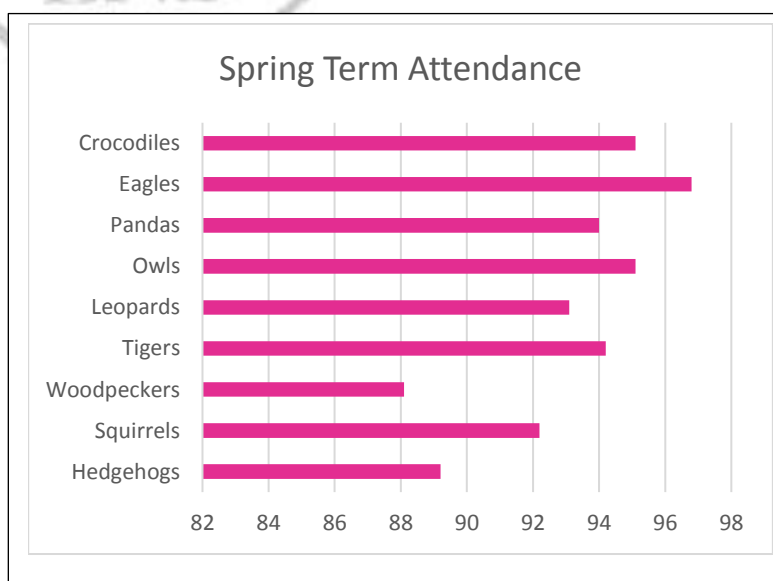

Attendance for the whole Spring Term

Well done to Eagles for the highest attending class this term!