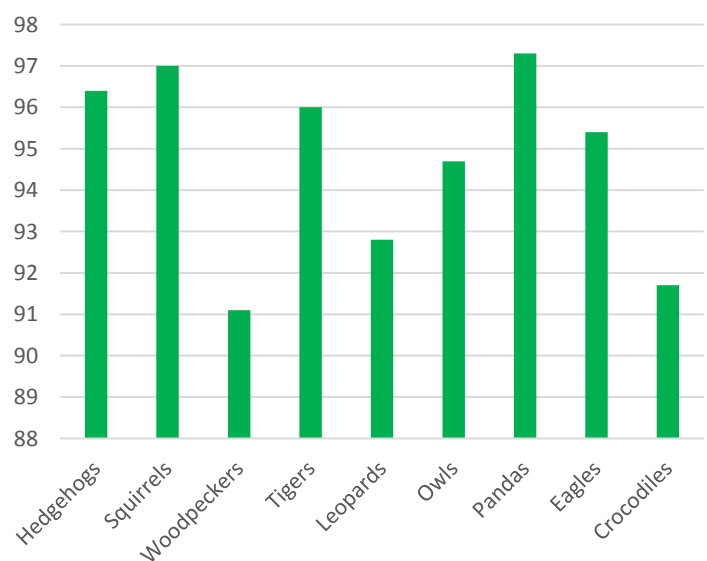

### Message to nursery parents

Can parents please return **child focus sheets** and email photographs to [danousia.brown@chapelend-inf.waltham.sch.uk](mailto:danousia.brown@chapelend-inf.waltham.sch.uk)

## School Attendance

Well done Pandas Class for best attendance this week!