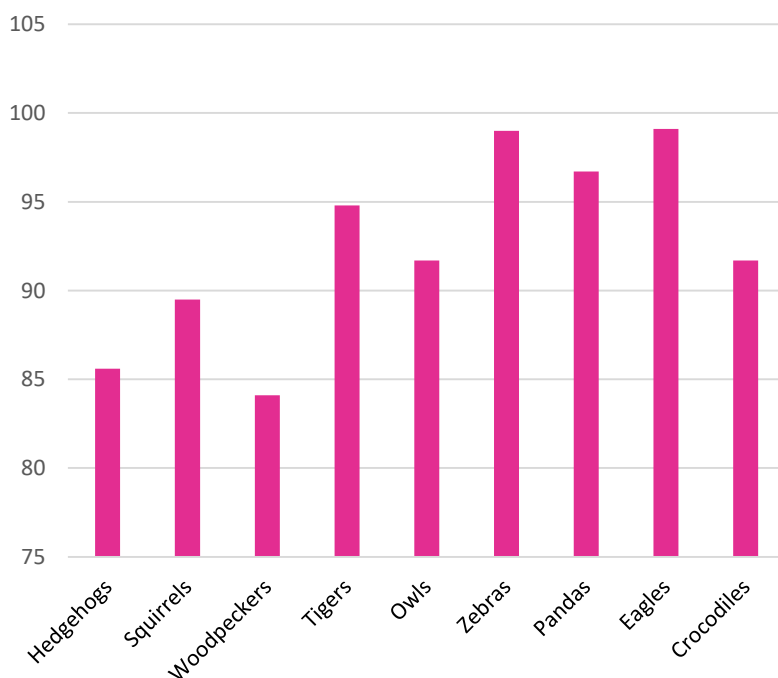

Attendance

Well Done Eagles & Zebras Class for best attendance this week!

Dates for your diary

Diary Dates

January

- 14 – All school clubs back on as usual
- 16 – School nurse in school AM
- 22 – Year 2 Cutty Sark Visit

February

- 14 – Reception Vision and Hearing Checks